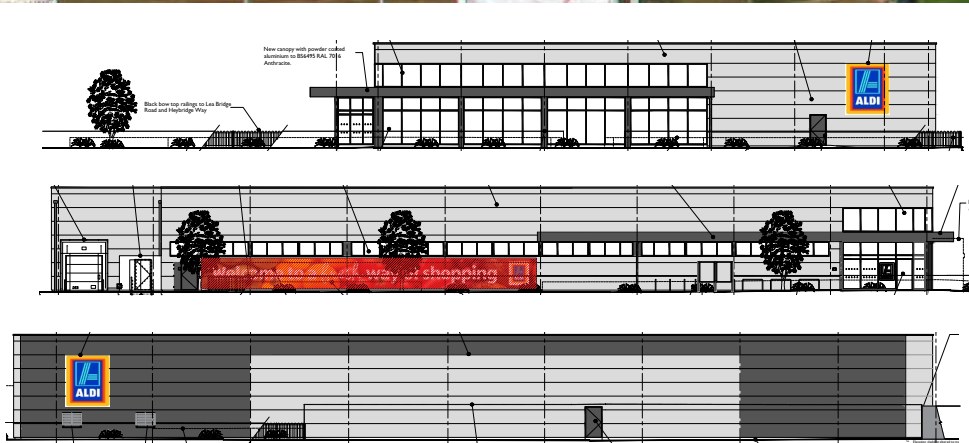

Leyton: Lea Bridge Road E10 7PQ

GREGORY MOORE
PROPERTY
07971 687 634

Photograph taken Spring 2011

B&Q closed in January 2016. Planning application made by Aldi in August 2016 and granted in March 2017. Following a surrender of the B&Q lease and Aldi taking the property on a new lease, they started works in April and will open in October 2017.